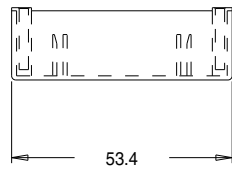

Part No. U30057
UI30 x 5.5 'U' Range Box

Dimensions in millimetres.