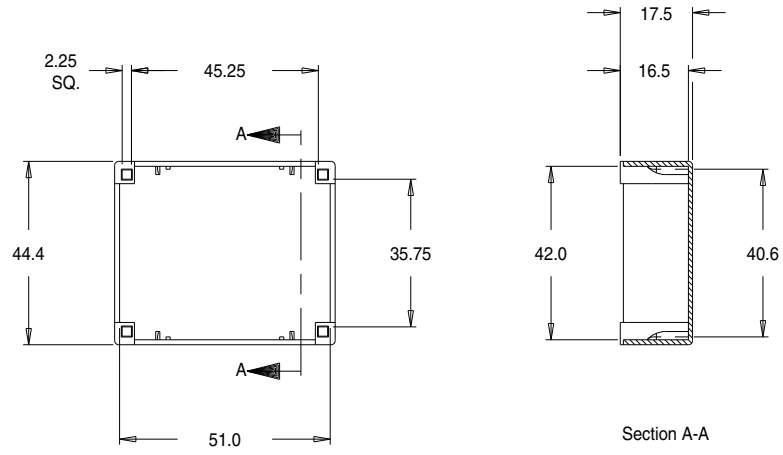

Part No. U30057
UI30 x 5.5 'U' Range Box

Dimensions in millimetres.